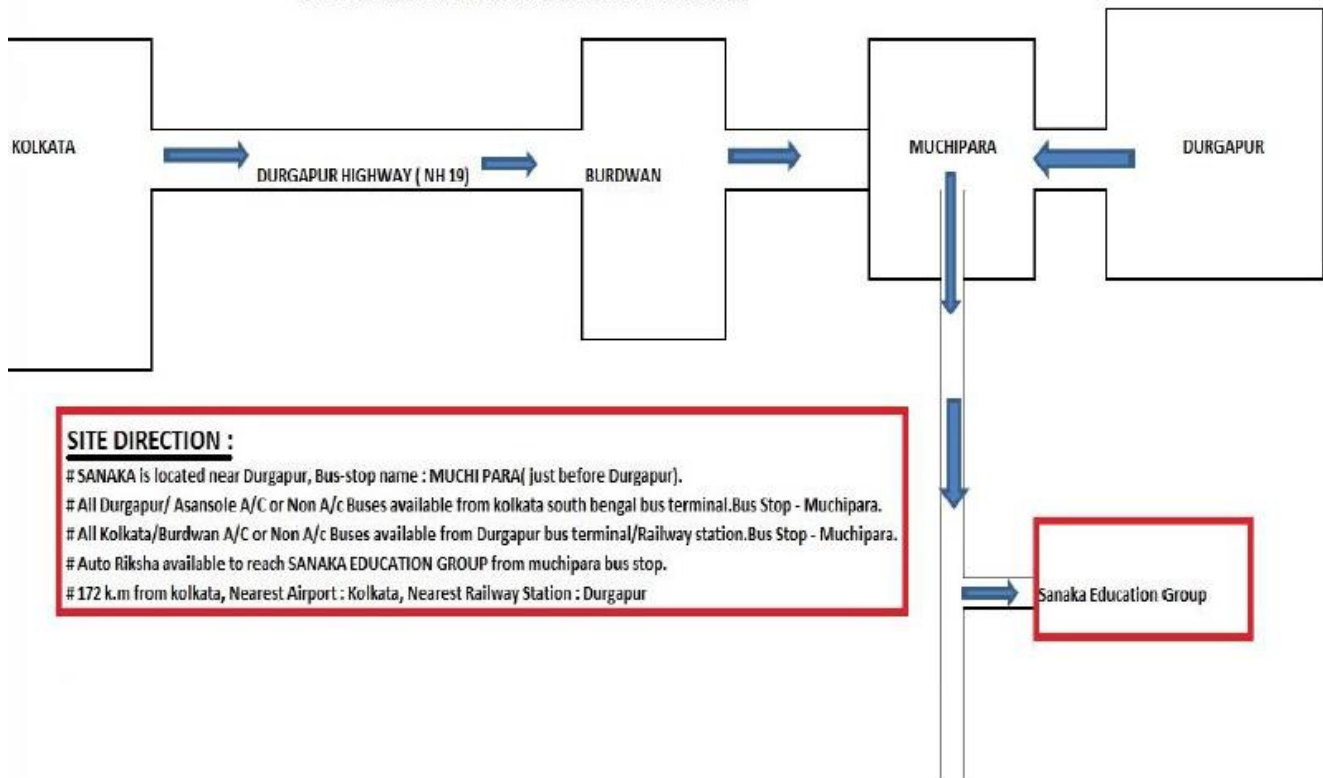

Durgapur, West Bengal

Sanaka Educational Trusts Group of Institutions IEIT

Vill+P.O Malandighi, Kanksa. Durgapur, West Bengal-713212

Route Direction:

- SANAKA is located near Durgapur, Bus Stop name: Muchipara (Just before Durgapur)
- All Durgapur/Asansole A/C or Non A/c buses available from Kolkata south Bengal bus terminal. Bus stop Muchipara
- All Kolkata/Burdwan A/C or Non A/c buses available from Durgapur bus terminal/Railway Station. Bus Stop- Muchipara
- Auto Rickshaw available to reach SANAKA EDUCATION GROUP from Muchipara bus stop.
- 172 k.m from Kolkata, nearest Airport- Kolkata, Nearest Railway Station- Durgapur

SITE DIRECTION : SANAKA EDUCATION GROUP

SITE DIRECTION :

- # SANAKA is located near Durgapur, Bus-stop name : MUCHI PARA(just before Durgapur).
- # All Durgapur/ Asansole A/C or Non A/c Buses available from kolkata south bengal bus terminal.Bus Stop - Muchipara.
- # All Kolkata/Burdwan A/C or Non A/c Buses available from Durgapur bus terminal/Railway station.Bus Stop - Muchipara.
- # Auto Riksha available to reach SANAKA EDUCATION GROUP from muchipara bus stop.
- # 172 k.m from kolkata, Nearest Airport : Kolkata, Nearest Railway Station : Durgapur